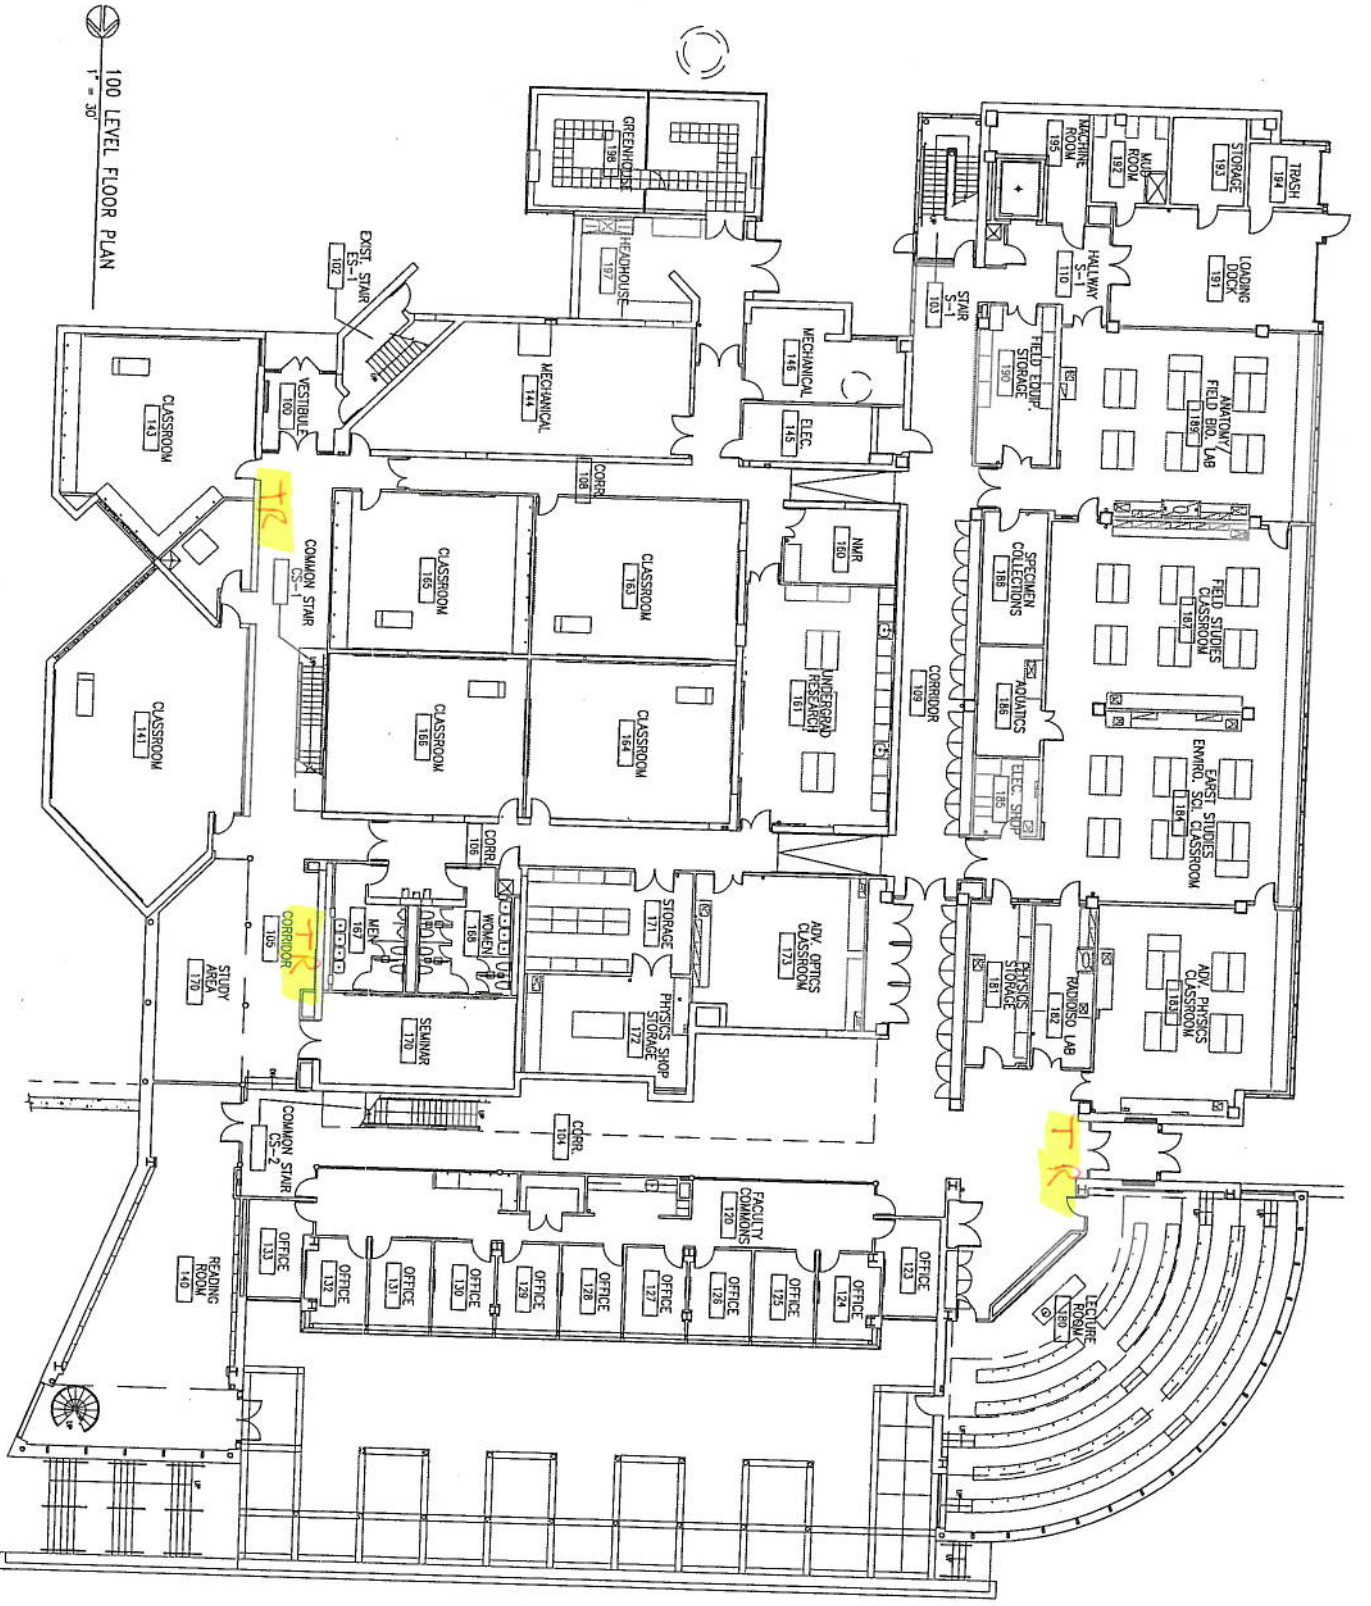

Central College
 VERMEER SCIENCE CENTER
 ADDITI & RENOVATION

200 LEVEL FLOOR PLAN
1" = 30'-0"

Central College
VERMEER SCIENCE CENTER
ADDITION & RENOVATION