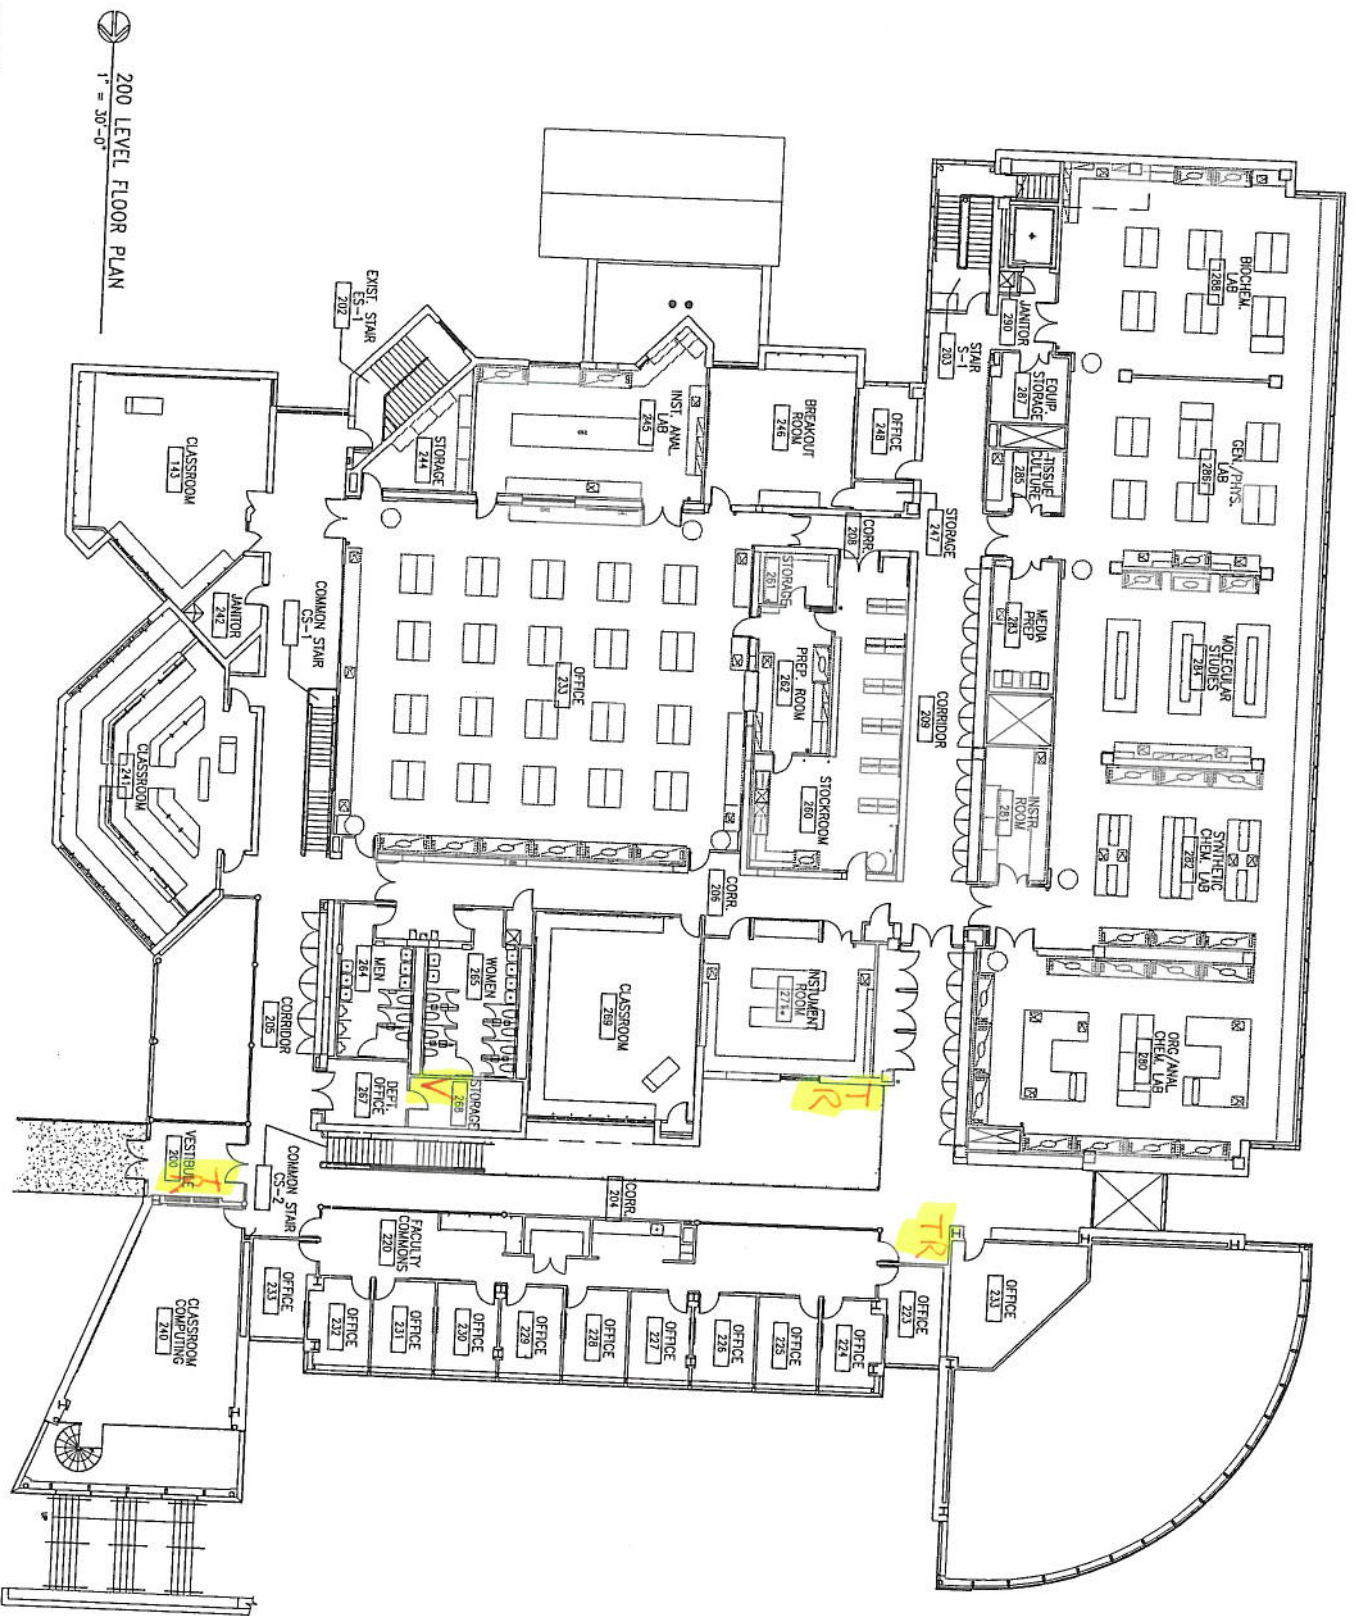

Central College
 VERMEER SCIENCE CENTER
 ADDITI & RENOVATION

200 LEVEL FLOOR PLAN
1" = 30'-0"

Central College
VERMEER SCIENCE CENTER
ADDITION & RENOVATION